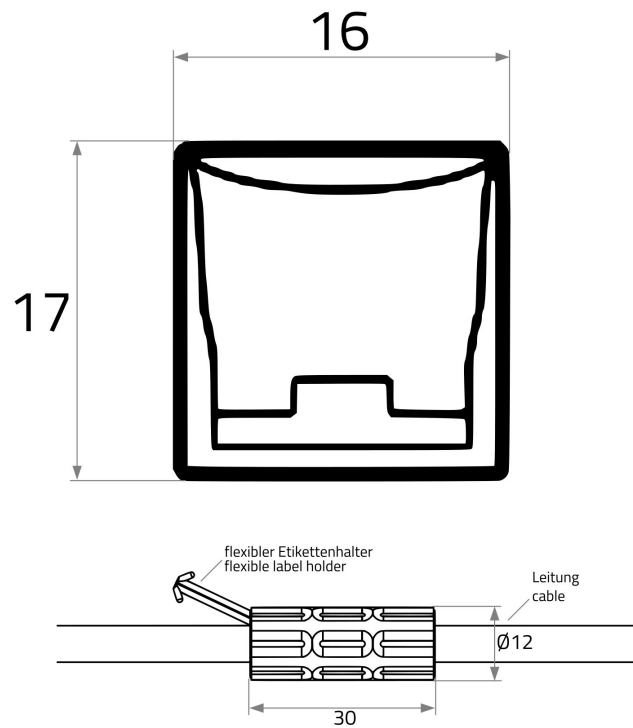

VARDAflex Platin TVQ S? Flex. LED-Strip, 24V, 12W/m, 3000K

Article nr.: SPGF055

Flexible LED Stripe sealed in UV-, chlorine-, salt water-, solvent- and heat-resistant special silicone for indoor- and outdoor use, IP67/68 · Cuttable every 55.56 mm / 6 LEDs · Amount of LEDs per meter: 108 · LED pitch: 9.26 mm · Beam angle: 160° · CRI: >80 · Luminous flux per meter: 495 lm · Voltage: 24V DC · Power per Meter: 12 W · Lifetime L70: >= 36.000 h · WxH in mm: 16 x 17 · Temperature range: -45 to +70°C · Processing temperature: +10 to +70°C · Maximum length per connection: 10 meter · Bending radius: 300 mm · Easy Connection with solderless connector. anti-wicking ferrule diameter = 12 mm: the anti-wicking ferrule is located at 115 mm from the connector on the cable.

TECHNICAL DATA

Unit Code	metre
BAR code	4251835870566
Housing colour	Weiss
Width	16.00 mm
Height	17.00 mm
LED colour	WW ca. 3000K
Lightoutput per LED	4.60 lm
Lamp	Inklusive LED
IP rating	68
Material	Kunststoff

VARDAflex Platin TVQ S Flex. LED-Strip, 24V, 12W/m, 3000K
Article nr.: SPGF055

TECHNICAL DATA

Temperature range	-45 - 70
LED per meter	108
Dimension of segments	55.56 mm
Energy efficiency class	B
CRI	≥ 80

**VARDAflex Platin TVQ S? Flex. LED-
Strip, 24V, 12W/m, 3000K**
Article nr.: SPGF055

TECHNICAL DRAWING

Wasserstop*

Der Wasserstop befindet sich ca. 115 mm entfernt von der Einspeisung des LED Strips auf der Zuleitung.